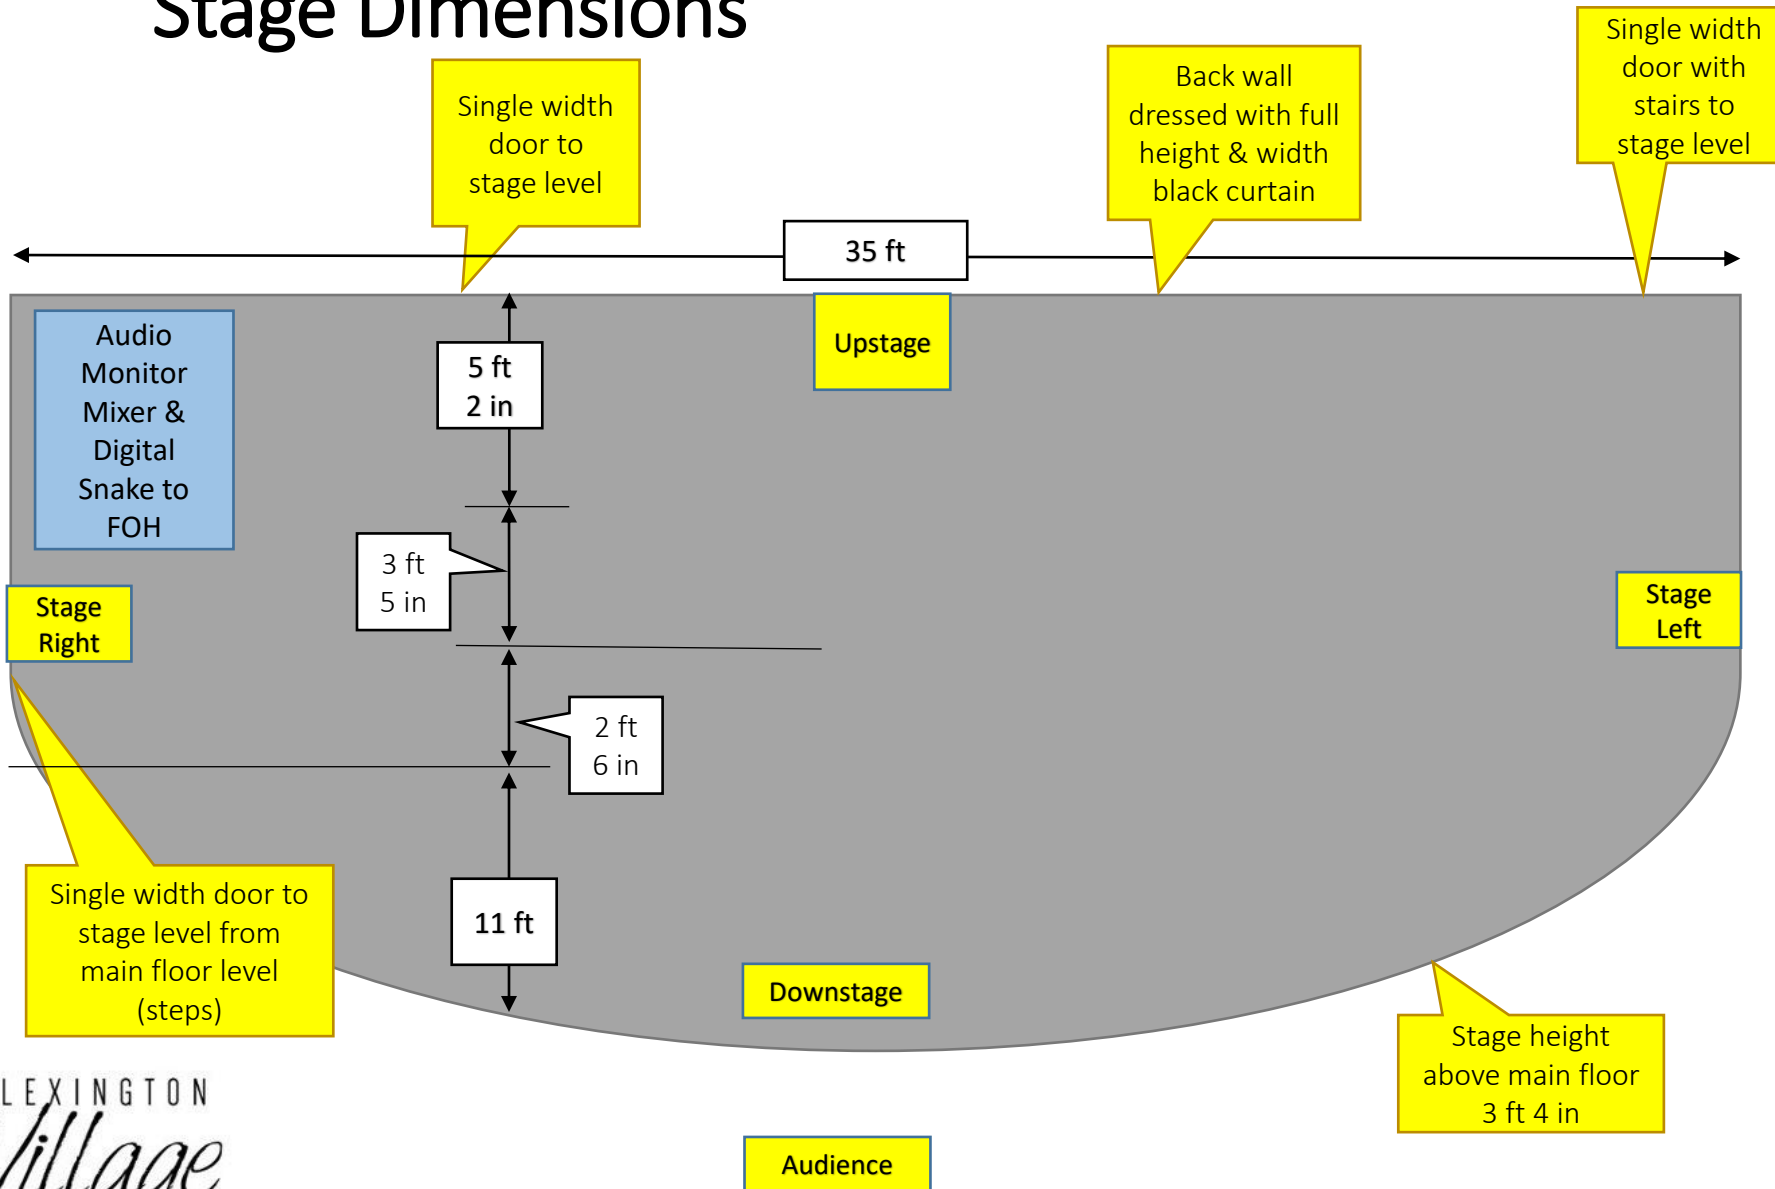

Lexington Village Theatre

Technical Information

Lighting

- Lighting Control: Martin M-Play and Martin M-Touch All-in-One PC System (Onyx v4.8) Elation NX4 (Onyx v4.8)
- Lighting Fixtures: See Lighting Plot
 - 29 ETC Source IV PAR (colored gels available upon request)
 - 14 ETC Source IV Leko (FOH Special / Wash (26 and 36 degree))
 - 18 COLORado Tri-Tour LED Overhead Washes
 - 4 COLORado Tri-Tour LED Moveable Uplights
 - 5 JBLED A7 Wash Fixtures with Zoom Feature
- *All lighting fixtures are dead hung. No additional rigging, movable battens or truss is available. Lighting focus (if mandatory) is logistically difficult, and must be arranged for with management well in advance so that a lift may be rented.*
- House lighting is controlled under the balcony by manual dimmers located next to the sound FOH mix area. They are not DMX controllable.
- 2 American DJ follow spots is available, located next to the lighting booth on the balcony.

Phone: 810-359-5108

E-mail: Collin@lexingtonvillagetheatre.com

Capacity (Cabaret Style- All Seats)

295 Total

- Cabaret (moveable): 86
- Main Level (fixed seating): 130
- Balcony (fixed seating): 79

Capacity (General Admission – Mixed)

369 Total

- Cabaret Front Row: 24
- General Admission Standing: 136
- Main Level (fixed seating): 130
- Balcony (fixed seating): 79

Stage Dimensions

Venue Information

Lexington Village Theatre

7318 Huron Avenue

295 Total

- Cabaret (moveable): 86
- Main Level (fixed seating): 130
- Balcony (fixed seating): 79

Capacity (General Admission – Mixed)

369 Total

- Cabaret Front Row: 24
- General Admission Standing: 136
- Main Level (fixed seating): 130
- Balcony (fixed seating): 79