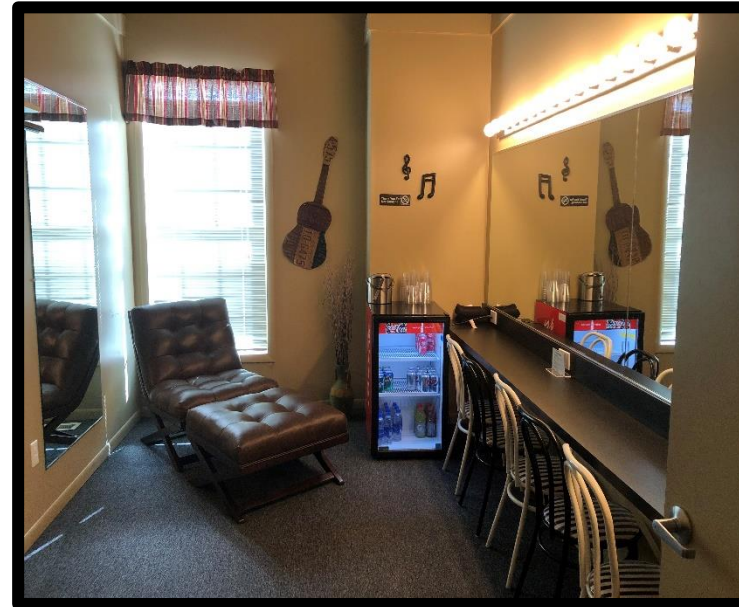

Stage

- Proscenium stage
- Wood Flooring
- Acoustic window treatments
- Upstage wall dressed with fixed, full height and width black curtain

Backstage

- Four private backstage dressing rooms
- One private backstage bathroom
- Load-in at street level, no loading dock
- ** Ramp Available upon request **