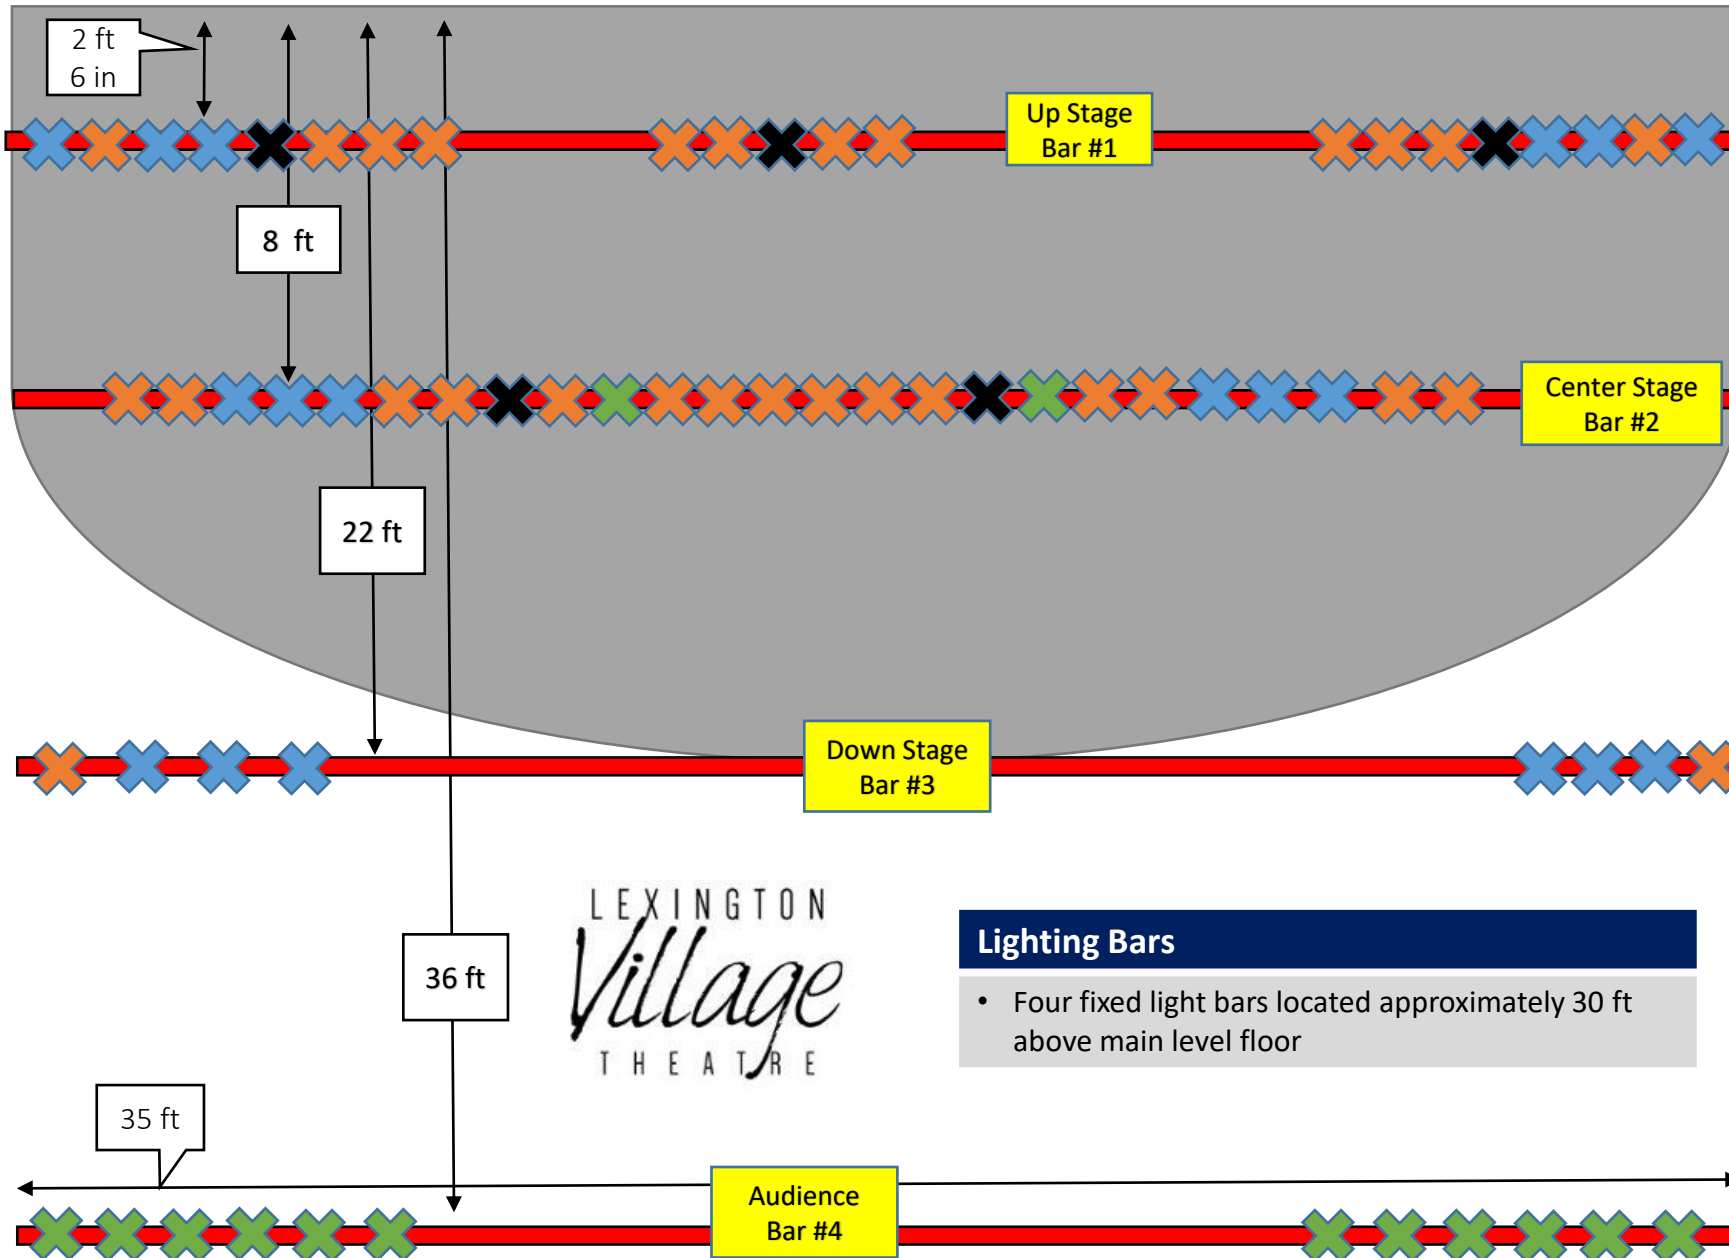

369 Total

- Cabaret Front Row: 24
- General Admission Standing: 136
- Main Level (fixed seating): 130
- Balcony (fixed seating): 79

Stage Dimensions

Venue Information

Lexington Village Theatre

7318 Huron Avenue

295 Total

- Cabaret (moveable): 86
- Main Level (fixed seating): 130
- Balcony (fixed seating): 79

Capacity (General Admission – Mixed)

369 Total

- Cabaret Front Row: 24
- General Admission Standing: 136
- Main Level (fixed seating): 130
- Balcony (fixed seating): 79

Lighting Plot

Plot Legend

-  ETC Source Four Leko
-  ETC Source IV Par
-  Chauvet Pro COLORado Tri-Tour
-  JB Lighting JBLED A7

Available Uplights

- Four COLORado free floor uplights

Lighting Bars

- Four fixed light bars located approximately 30 ft above main level floor

369 Total

- Cabaret Front Row: 24
- General Admission Standing: 136
- Main Level (fixed seating): 130
- Balcony (fixed seating): 79